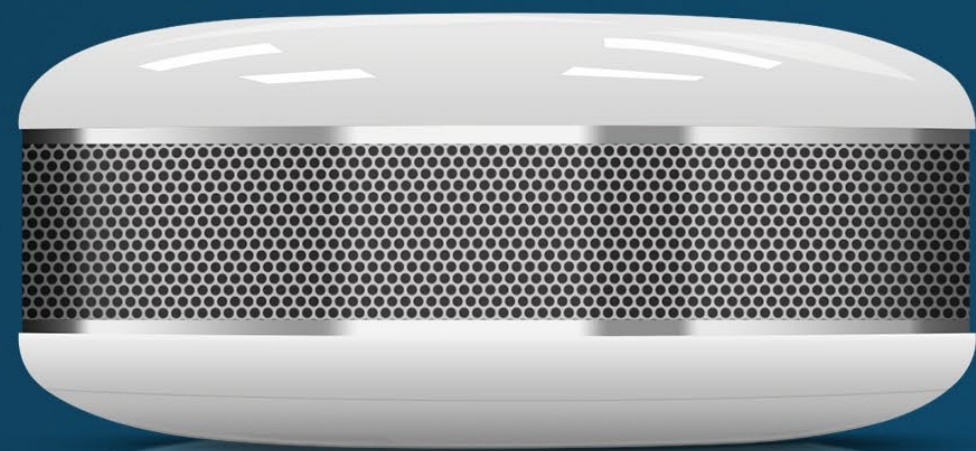

HOME CENTER LITE is a new FIBARO System controller. Miniaturized central unit designed to manage any home automation system working on a Z-Wave protocol. Device features a new recovery system and backup cloud system. Fast communication with FIBARO sensors and all Z-Wave devices ensures comfort and safety for you and your family.

 **FIBARO**[®]
Home intelligence

MOTION SENSOR will inform you about any visits of uninvited guests. Combined with other devices it can take further actions to protect your valuables and property, i.e. close the door locks to prevent a burglar's escape before the police reaction.

Eye on everything

 **FIBARO**[®]
Home intelligence

SMOKE SENSOR detects even the smallest amounts of smoke. In case of fire threat, together with other devices it will take actions to protect your family and prevent the fire from spreading. It may start the scene that shows the evacuation route with lights, cuts off the electricity and ventilation supply in a room engulfed in flames.

Security nose

FLOOD SENSOR will inform you about any leakage, so in case of emergency you can act as quickly as possible. Thanks to its compact size it can be put even into hard-to-reach places to avoid water damage at your home or flooding of the neighbour's property.